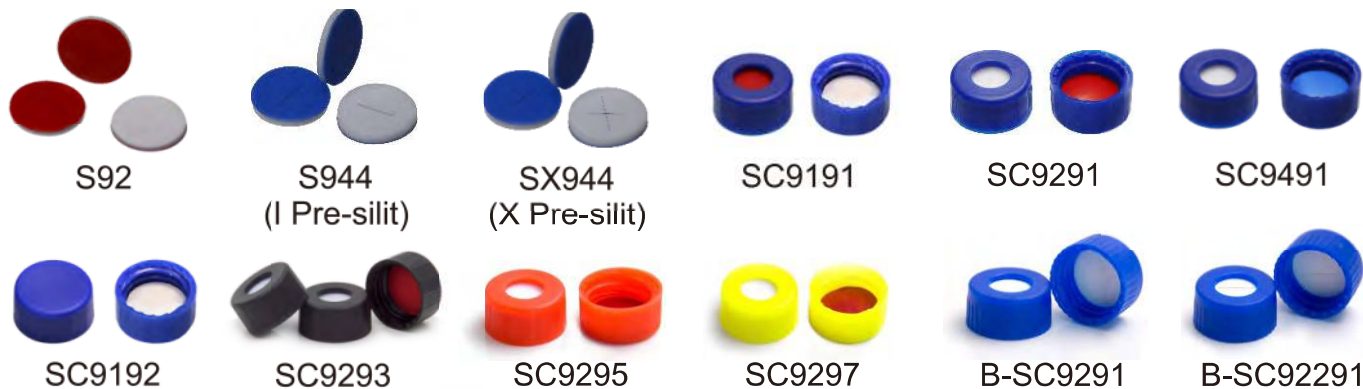

V927

VP923

VR913

VR935

9mm PP Short Thread Caps with Septa

| Part No. | Description | | Pk |
|----------|--|--------|-----|
| S91 | White PTFE/Red Silicone Septa | Φ9*1mm | 100 |
| S92 | Red PTFE/White Silicone Septa | Φ9*1mm | 100 |
| S93 | Red PTFE/White Silicone/Red PTFE Septa | Φ9*1mm | 100 |
| S944 | I Pre-slit Blue PTFE/White Silicone Septa | Φ9*1mm | 100 |
| SX944 | X Pre-slit Blue PTFE/White Silicone Septa | Φ9*1mm | 100 |
| C91 | 9mm Blue Short Screw PP Cap, 6mm Centre Hole | | 100 |
| C92 | 9mm Blue Short Screw PP Cap, Closed-top | | 100 |
| C93 | 9mm Black Short Screw PP cap, 6mm Centre Hole | | 100 |
| C95 | 9mm Red Short Screw PP cap, 6mm Centre Hole | | 100 |
| C97 | 9mm Yellow Short Screw PP cap, 6mm Centre Hole | | 100 |
| SC9191 | White PTFE/Red Silicone Septa, 9mm Blue Short Screw PP Cap, 6mm Centre Hole | | 100 |
| SC91191 | Pre-slit White PTFE/Red Silicone Septa, 9mm Blue Short Screw PP Cap, 6mm Centre Hole | | 100 |
| SC9291 | Red PTFE/White Silicone Septa, 9mm Blue Short Screw PP Cap, 6mm Centre Hole | | 100 |
| SC92291 | Pre-slit Red PTFE/White Silicone Septa, 9mm Blue Short Screw PP Cap, 6mm Centre Hole | | 100 |
| SC9391 | Red PTFE/White Silicone/Red PTFE Septa, 9mm Blue Short Screw PP Cap, 6mm Centre Hole | | 100 |

Different septa and caps can be assembled with each other